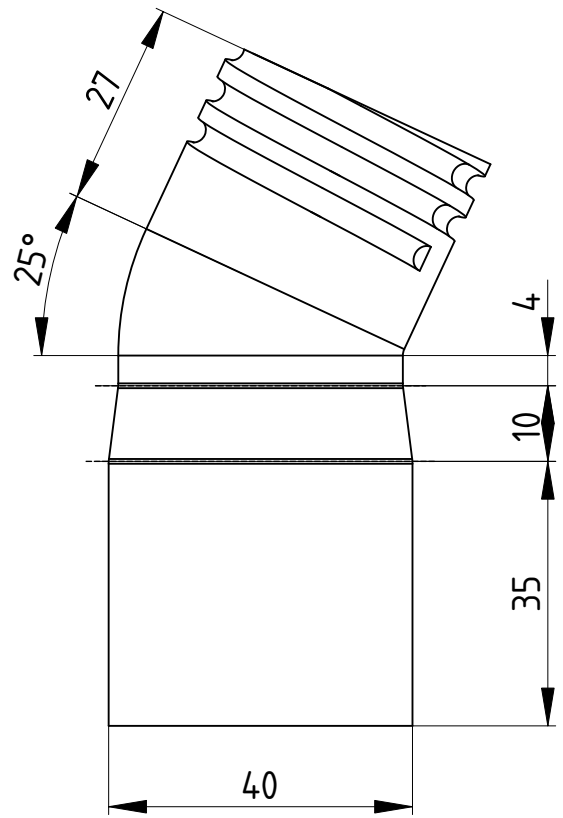

F

E

D

C

B

A

4

3

2

1

4

3

2

1

DESIGNED BY:

Tobias Rohleder

DATE:

26.08.2021

SIZE

A4

SCALE

1:1

WEIGHT (kg)

0,05

DRAWING NUMBER

1.02

SHEET

1

Adapter MOF001

Durchmesser 40mm

G

—

F

—

E

—

D

—

C

—

B

—

A

—

alle Maße in Millimeter

This drawing is our property; it can't be reproduced or communicated without our written consent.

F

E

D