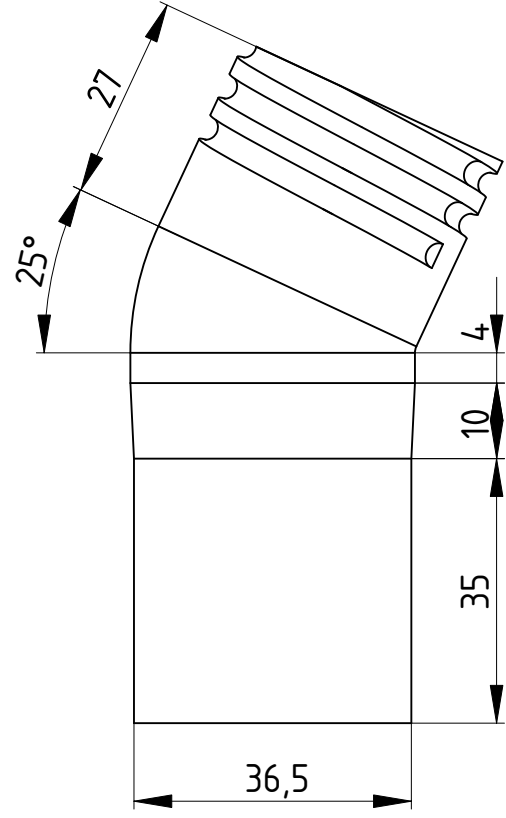

F

E

D

C

B

A

4

3

2

1

4

3

2

1

DESIGNED BY:

Tobias Rohleder

DATE:

26.08.2021

SIZE

A4

SCALE

1:1

WEIGHT (kg)

0,05

DRAWING NUMBER

1.03

SHEET

1

Adapter MOF001

Durchmesser 36,5mm

G

—

F

—

E

—

D

—

C

—

B

—

A

—

alle Maße in Millimeter

This drawing is our property; it can't be reproduced or communicated without our written consent.

F

E

D